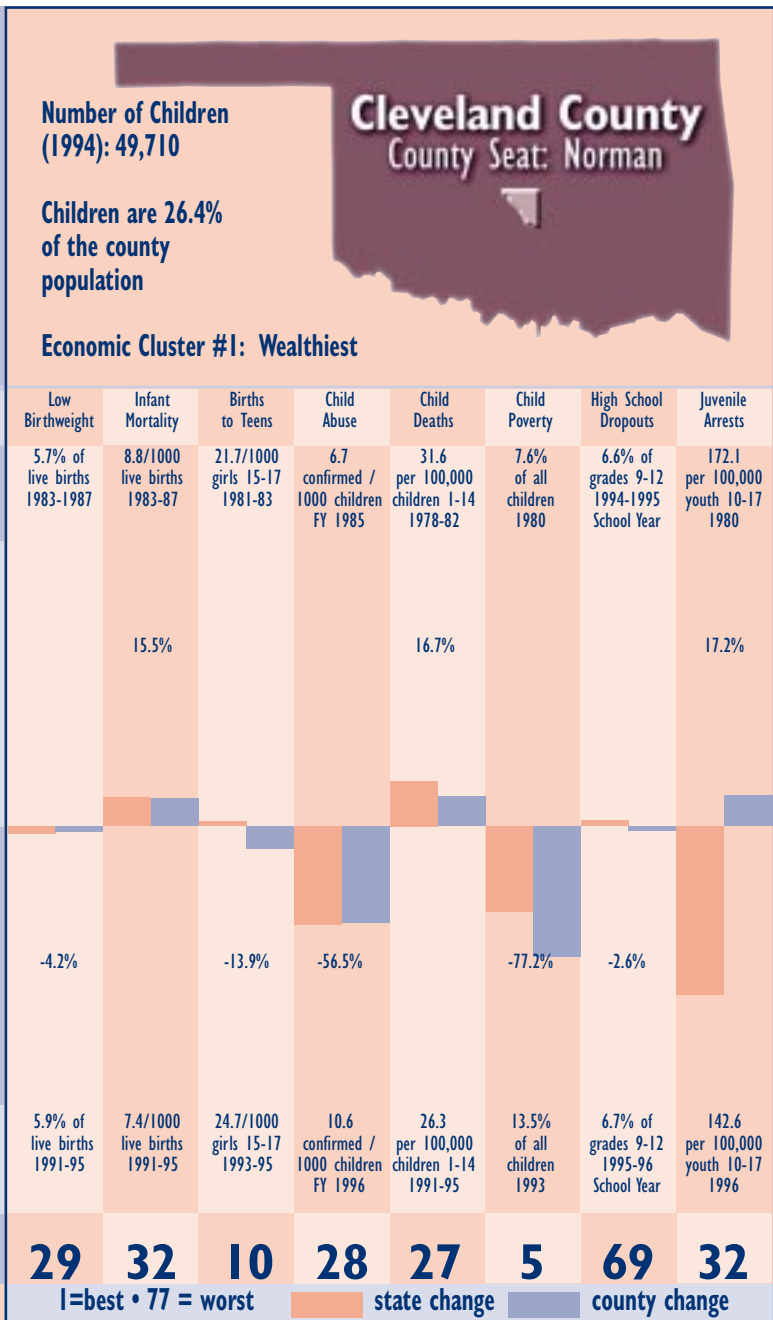

County Location

Indicator

Base Data

Improved

Worsened

Recent Data

Rank

Legend

Changes of more than 110%—positive or negative—are graphed with a broken bar.